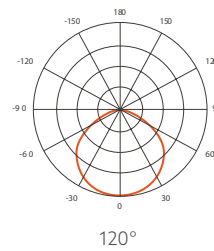

Photometric distribution