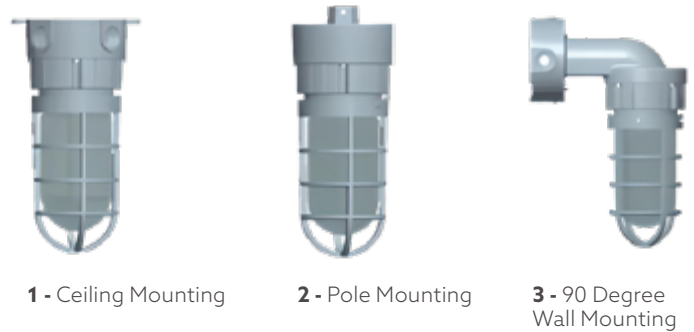

Installation Types

Ordering Guide

1 Series 2 Model 3 Color temperature

EXO	20 W	30 3000 K
	40 W	40 4000 K
		50 5000 K

4 Power supply

S Standard
D Dimmable

5 Mounting

1 Ceiling Mounting
2 Pole Mounting
3 90° Wall Mounting

Code example:

1 Series	3 Color temperature	5 Mounting
EXO	40W	50
	2 Model	4 Power supply
		S
		1