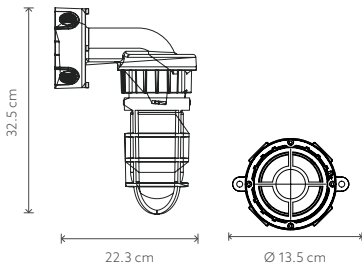

EXO-20W / EXO-40W

90° Wall Mounting