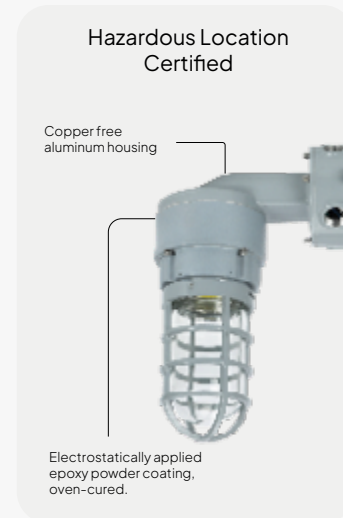

ATEX - European Union
II 2 G Ex eb mb IIC T6 Gb
II 2 D Ex tb IIIC T80 Db IP66

Intertek - North America
UL 1598A

IECEx - International
Ex Eb mb IIC T6 Gb
Ex tb IIIC T80 Db IP66

ABS Type Approved

Other Classifications
IP66
IK10

UL844 Marking (North American)
Class I, Division 2, Groups A, B, C, D
Class II, Division 1, Groups E, F, G
Class II, Division 2, Groups F, G
Class III