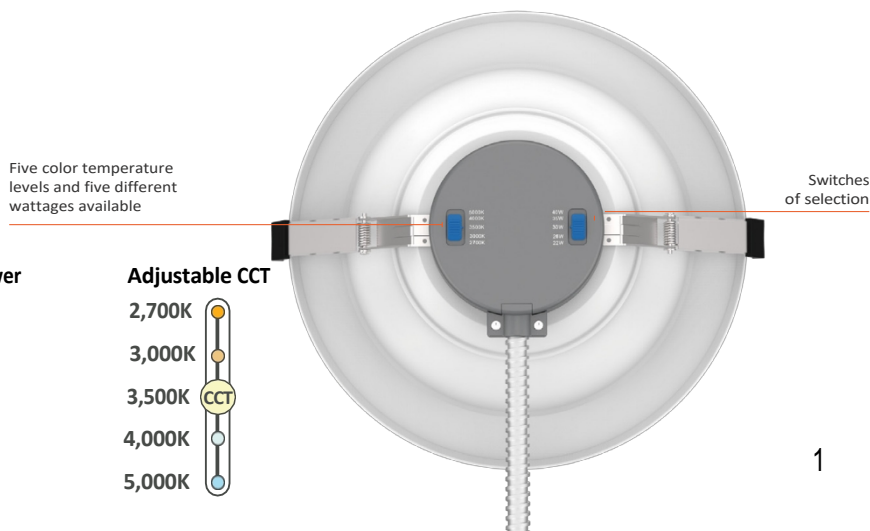

Jungo Connect is a comprehensive and highly scalable central management system for lighting and IoT devices with multi-protocol compatibility (Zigbee, BluetoothMesh, Wi-Fi, NB-IoT, 4G LTE) compatibility that meets all devices and energy management needs of a smart industrial or commercial building.

Adjustable Power

Adjustable CCT