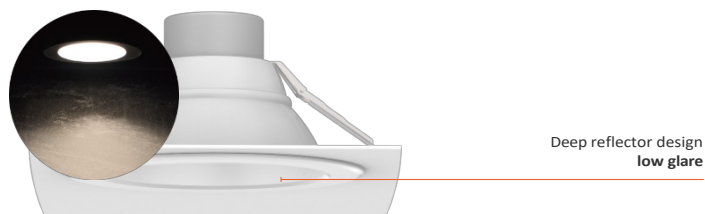

Jungo Connect is a comprehensive and highly scalable central management system for lighting and IoT devices with multi-protocol compatibility (Zigbee, BluetoothMesh, Wi-Fi, NB-IoT, 4G LTE) compatibility that meets all devices and energy management needs of a smart industrial or commercial building.

Adjustable Power

Adjustable CCT