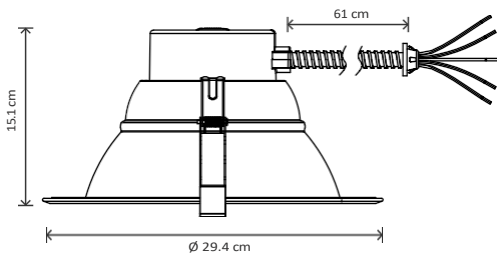

DIMENSIONS

FD-4

0.30 kg

FD-6

0.51 kg

FD-8

0.68 kg

FD-10

0.75 kg

PHOTOMETRIC DISTRIBUTION

PHOTOMETRY

To download the IES file go to:
Jungo.Lighting/resources

ADDITIONAL ACCESSORIES

Code: FD01-4

Code: FD01-6

Code: FD01-8

Code: FD01-10

ORDERING GUIDE

1 Series 2 Model

FD	4
	6
	8
	10

Code example: