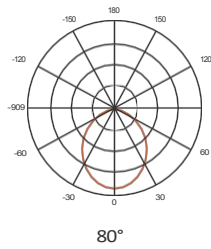

PHOTOMETRIC DISTRIBUTION

PHOTOMETRY

To download the IES file go to:
Jungo.Lighting/resources

ADDITIONAL ACCESSORIES

Code: FD01-4

Code: FD01-6

Code: FD01-8