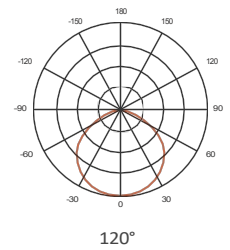

KEY FEATURES

DIMENSIONS

EXC-40W / EXC-60W

1.8 kg

Light distribution 40°, 60°, 90° or 120°.

EXC-80W / EXC-100W

2.2 kg

Light distribution 40°, 60°, 90° or 120°.

EXC-150W / EXC-200W
EXC-250W / EXC-280W
EXC-250W / EXC-280W

2.2 kg

Light distribution 40°, 60°, 90° or 120°.

PHOTOMETRIC DISTRIBUTION

ADDITIONAL ACCESSORIES

Rotating Bracket
Code: EX-BRACKET

Globe optics
Code: EX-GLOBE