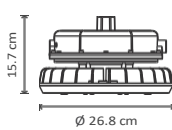

KEY FEATURES

DIMENSIONS

EXC-40W / EXC-60W

1.8 kg

Light distribution 40°, 60°, 90° or 120°.

EXC-80W / EXC-100W

2.2 kg

Light distribution 40°, 60°, 90° or 120°.

EXC-150W / EXC-200W
EXC-250W / EXC-280W
EXC-250W / EXC-280W

2.2 kg

Light distribution 40°, 60°, 90° or 120°.

PHOTOMETRIC DISTRIBUTION

ADDITIONAL ACCESSORIES

Rotating Bracket
Code: EX-BRACKET

Globe optics
Code: EX-GLOBE