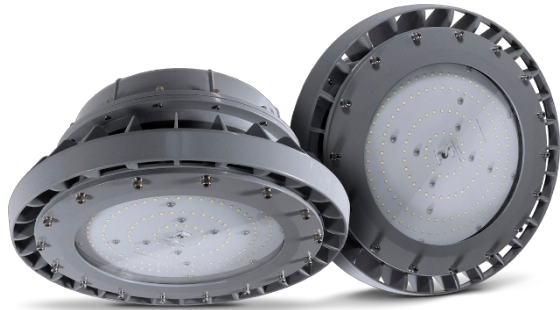

HAZARDOUS LOCATIONS

C SERIES

TECHNICAL DATA

Input voltage	100 - 277 V~ (Multivoltage)
Input frequency	50 / 60 Hz
Dimmable	0 - 10 V (optional)
Color temperature	5000K
IRC	>70
Operating temperature	-40 to 60 °C
Harmonic distortion	<10%
Power factor	0.90
Opening angle	60°, 90° o 120°
Mounting	Overlay: Wall Wall mounted with junction box Ceiling Ceiling with junction box
Ranking	IP66
Impact resistance	IK08
Surge protection	10 kV
Light maintenance @100,000 hours	0.86 *Projected L70 (12K) ≥ 72,000 hours according to IES TM-21
Body	Die-cast aluminum alloy A383
Optics	Borosilicate
Housing	Stainless steel
Color	Black

Jungo Connect is a complete and highly scalable central management system for lighting and IoT devices with multi-protocol support (Zigbee, BluetoothMesh, Wi-Fi, NB-IoT, 4G LTE) compatibility that meets all the devices and energy management needs of a smart industrial or commercial building.

JUNGO LIGHTING

Certified for use in **hazardous locations**, the **C Series LED luminaires** demonstrate high efficiency and optimum quality. Their compact design with versatility of mounting makes it ideal for large areas of environments extreme and hazardous conditions with the presence of snow, water, wind, flammable vapors or gases and combustible dusts

KEY FEATURES

DIMENSIONS

EXC-40W / EXC-60W

1.8 kg

Light distribution 40°, 60°, 90° or 120°.

EXC-80W / EXC-100W

2.2 kg

Light distribution 40°, 60°, 90° or 120°.