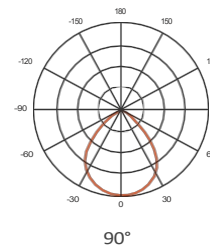

CERTIFICATES

Model	Power rating	Power supply	Luminous efficiency	Luminous flux
EXC-40	40 W	100 - 277 V~	140 lm/W	5,600 lumens
EXC-60	60 W	100 - 277 V~	140 lm/W	8,400 lumens
EXC-80	80 W	100 - 277 V~	140 lm/W	11,200 lumens
EXC-100	100 W	100 - 277 V~	140 lm/W	14,000 lumens
EXC-150	150 W	100 - 277 V~	140 lm/W	21,000 lumens
EXC-200	200 W	100 - 277 V~	140 lm/W	28,000 lumens
EXC-250	250 W	100 - 277 V~	140 lm/W	35,000 lumens
EXC-280	280 W	100 - 277 V~	140 lm/W	39,200 lumens

KEY FEATURES

DIMENSIONS

EXC-40W / EXC-60W

1.8 kg

Light distribution 40°, 60°, 90° or 120°.

EXC-80W / EXC-100W

2.2 kg

Light distribution 40°, 60°, 90° or 120°.

EXC-150W / EXC-200W
EXC-250W / EXC-280W
EXC-250W / EXC-280W

2.2 kg

Light distribution 40°, 60°, 90° or 120°.

PHOTOMETRIC DISTRIBUTION

ADDITIONAL ACCESSORIES

Rotating Bracket
Code: EX-BRACKET

Globe optics
Code: EX-GLOBE