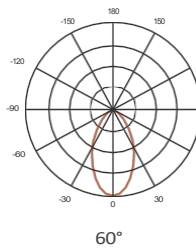

CERTIFICATES

Model	Power rating	Power supply	Luminous efficiency	Luminous flux
EXC-40	40 W	100 - 277 V~	140 lm/W	5,600 lumens
EXC-60	60 W	100 - 277 V~	140 lm/W	8,400 lumens
EXC-80	80 W	100 - 277 V~	140 lm/W	11,200 lumens
EXC-100	100 W	100 - 277 V~	140 lm/W	14,000 lumens
EXC-150	150 W	100 - 277 V~	140 lm/W	21,000 lumens
EXC-200	200 W	100 - 277 V~	140 lm/W	28,000 lumens
EXC-250	250 W	100 - 277 V~	140 lm/W	35,000 lumens
EXC-280	280 W	100 - 277 V~	140 lm/W	39,200 lumens

KEY FEATURES

DIMENSIONS

EXC-40W / EXC-60W

1.8 kg

Light distribution 40°, 60°, 90° or 120°.

EXC-80W / EXC-100W

2.2 kg

Light distribution 40°, 60°, 90° or 120°.

EXC-150W / EXC-200W
EXC-250W / EXC-280W
EXC-250W / EXC-280W

2.2 kg

Light distribution 40°, 60°, 90° or 120°.

PHOTOMETRIC DISTRIBUTION

ADDITIONAL ACCESSORIES

Rotating Bracket
Code: EX-BRACKET

Globe optics
Code: EX-GLOBE