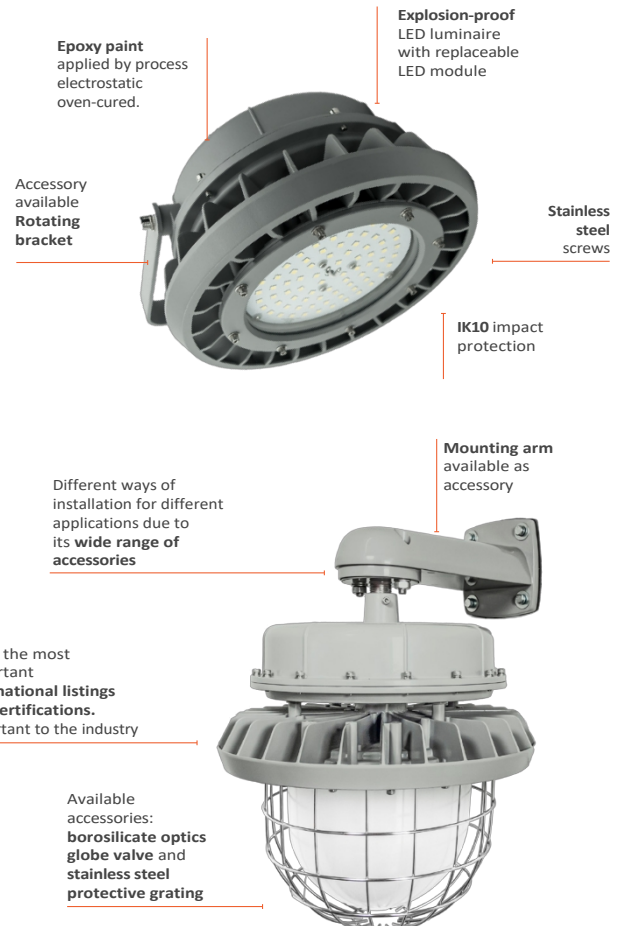

Jungo Connect is a complete and highly scalable central management system for lighting and IoT devices with multi-protocol support (Zigbee, BluetoothMesh, Wi-Fi, NB-IoT, 4G LTE) compatibility that meets all the devices and energy management needs of a smart industrial or commercial building.

JUNGO LIGHTING

Certified for use in **hazardous locations**, the **C Series LED luminaires** demonstrate high efficiency and optimum quality. Their compact design with versatility of mounting makes it ideal for large areas of environments extreme and hazardous conditions with the presence of snow, water, wind, flammable vapors or gases and combustible dusts

CERTIFICATES

Model	Power rating	Power supply	Luminous efficiency	Luminous flux
EXC-40	40 W	100 - 277 V~	140 lm/W	5,600 lumens
EXC-60	60 W	100 - 277 V~	140 lm/W	8,400 lumens
EXC-80	80 W	100 - 277 V~	140 lm/W	11,200 lumens
EXC-100	100 W	100 - 277 V~	140 lm/W	14,000 lumens
EXC-150	150 W	100 - 277 V~	140 lm/W	21,000 lumens
EXC-200	200 W	100 - 277 V~	140 lm/W	28,000 lumens
EXC-250	250 W	100 - 277 V~	140 lm/W	35,000 lumens
EXC-280	280 W	100 - 277 V~	140 lm/W	39,200 lumens

KEY FEATURES

DIMENSIONS

EXC-40W / EXC-60W

1.8 kg

Light distribution 40°, 60°, 90° or 120°.

EXC-80W / EXC-100W

2.2 kg

Light distribution 40°, 60°, 90° or 120°.