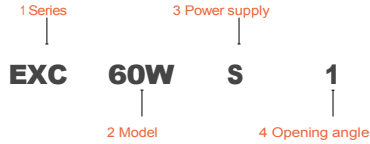

ORDERING GUIDE

1 Series	2 Model	3 Power supply	4 Opening angle
EXC	20W 60W 80W 100W 150W 200W 250W 280W	S Standard D Dimmable	1 60° 2 90° 3 120°

Example code:

CERTIFICATIONS

ATEX - European Union

II2 G Ex db IIB T5/T6 Gb
Zone 1 & 2
II2 D Ex tb IIIC T80/90C Db IP66

IECEX - International

Ex db IIB T5/ T6 Gb
Ex tb IIIC T80/90C IP66
Zone 21 & 22

Intertek - North America

Class I, Div. 1, Groups C, D Class I, Div. 2,
Groups A, B, C, D Class II, Div. 1, Groups E,
F, G Class II, Div. 2, Group F, G
Class III

Intertek - North America

UL 1598A UL 1598A UL 844

ABS Type Approved

Other Classifications

IP66
IK10

APPLICATIONS

Oil and gas industry

- Oil production and refineries
- Oil loading and transportation
- Oil sales and storage
- Liquefied Natural Gas (LNG) Industry

Chemical industry

- Paint production and handling facilities
- Chemical production and storage

Oceanic, marine and aerospace areas

- Installations, platforms and offshore structures
- Aerospace production and cleaning rooms
- Operations on seagoing vessels

Food and alcohol industry

- Production and storage of flours and other particles
- Distillation and food production
- Production of alcoholic beverages

Metal treatment

- Metal and aluminum plants
- Pumping stations of any environment
- Metal fabrication and casting

Other areas with a high presence of moisture and dust, steam and elevated temperatures